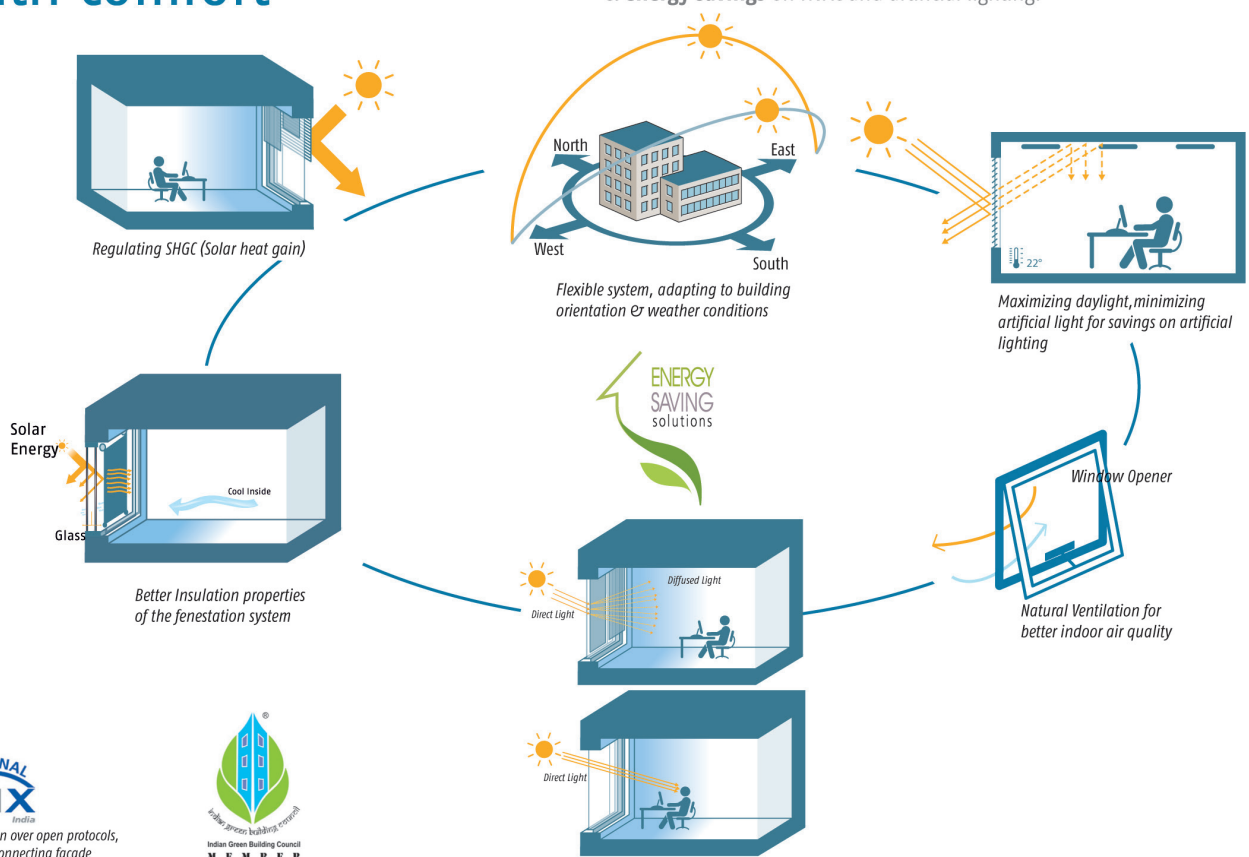

SOLUTIONS FOR BIOCLIMATIC FAÇADES

Intelligent buildings combine Energy savings with Comfort

Somfy has the expertise in making **buildings Dynamic** through its unique solutions. **Somfy's intelligent window shading systems** are integrated with **weather sensors** over the **Building Management System** thus responding automatically to the **Dynamic external environment**, resulting in **optimized air quality, visual comfort & energy savings** on HVAC and artificial lighting.

NATIONAL KNX
India
Integration over open protocols, helps in connecting facade system to central Building Management Systems

Indian Green Building Council MEMBER
Contribution to LEED credits